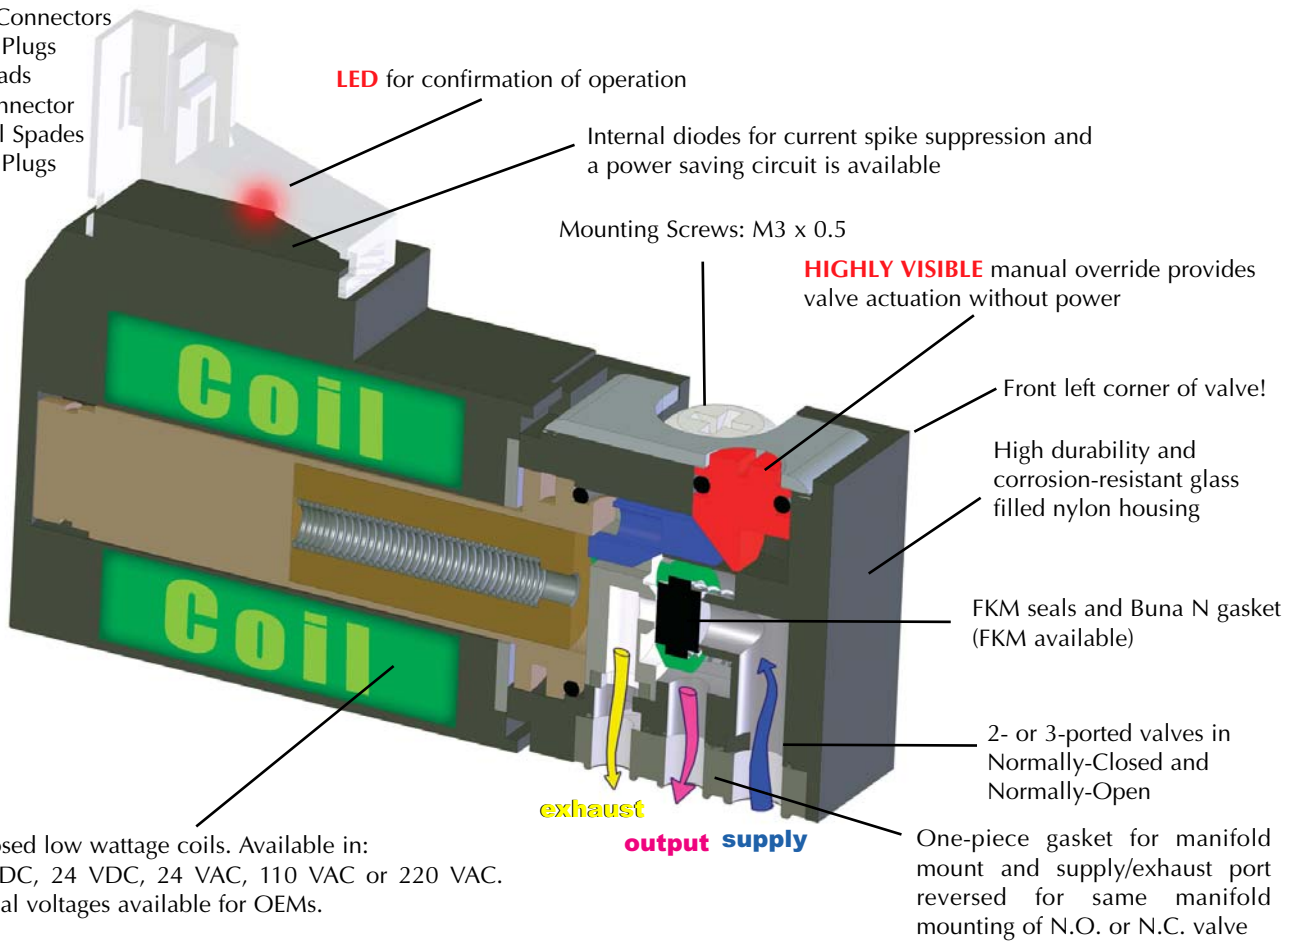

# 15 MM MINIATURE VALVES

Multiple Connectors

- Snap-in Plugs
- Wire Leads
- DIN Connector
- Terminal Spades
- Custom Plugs

## Functional Schematics

Normally-Closed 3-Way Valve

Normally-Open 3-Way Valve

### Porting Gasket

The Normally-Open and Normally-Closed configurations allow both models to be mounted on the same manifold.