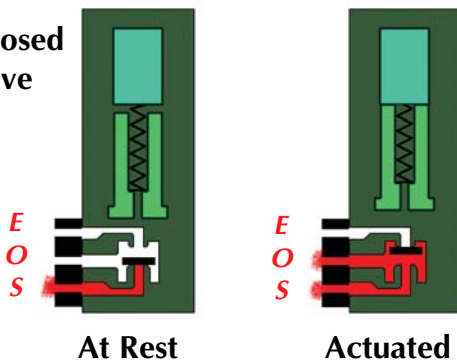

# 15 MM MINIATURE VALVES

Multiple Connectors

- Snap-in Plugs
- Wire Leads
- DIN Connector
- Terminal Spades
- Custom Plugs

## Functional Schematics

Normally-Closed 3-Way Valve

Normally-Open 3-Way Valve

### Porting Gasket

The Normally-Open and Normally-Closed configurations allow both models to be mounted on the same manifold.