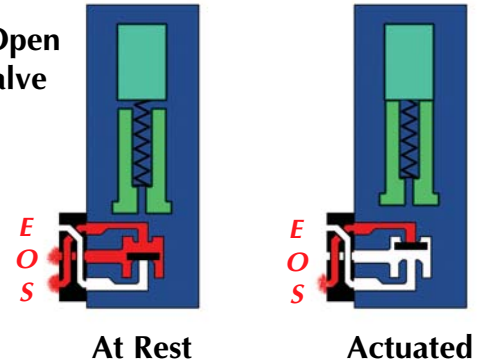

# 15 MM MINIATURE VALVES

Multiple Connectors

- Snap-in Plugs
- Wire Leads
- DIN Connector
- Terminal Spades
- Custom Plugs

## Functional Schematics

Normally-Closed 3-Way Valve

Normally-Open 3-Way Valve

### Porting Gasket

The Normally-Open and Normally-Closed configurations allow both models to be mounted on the same manifold.